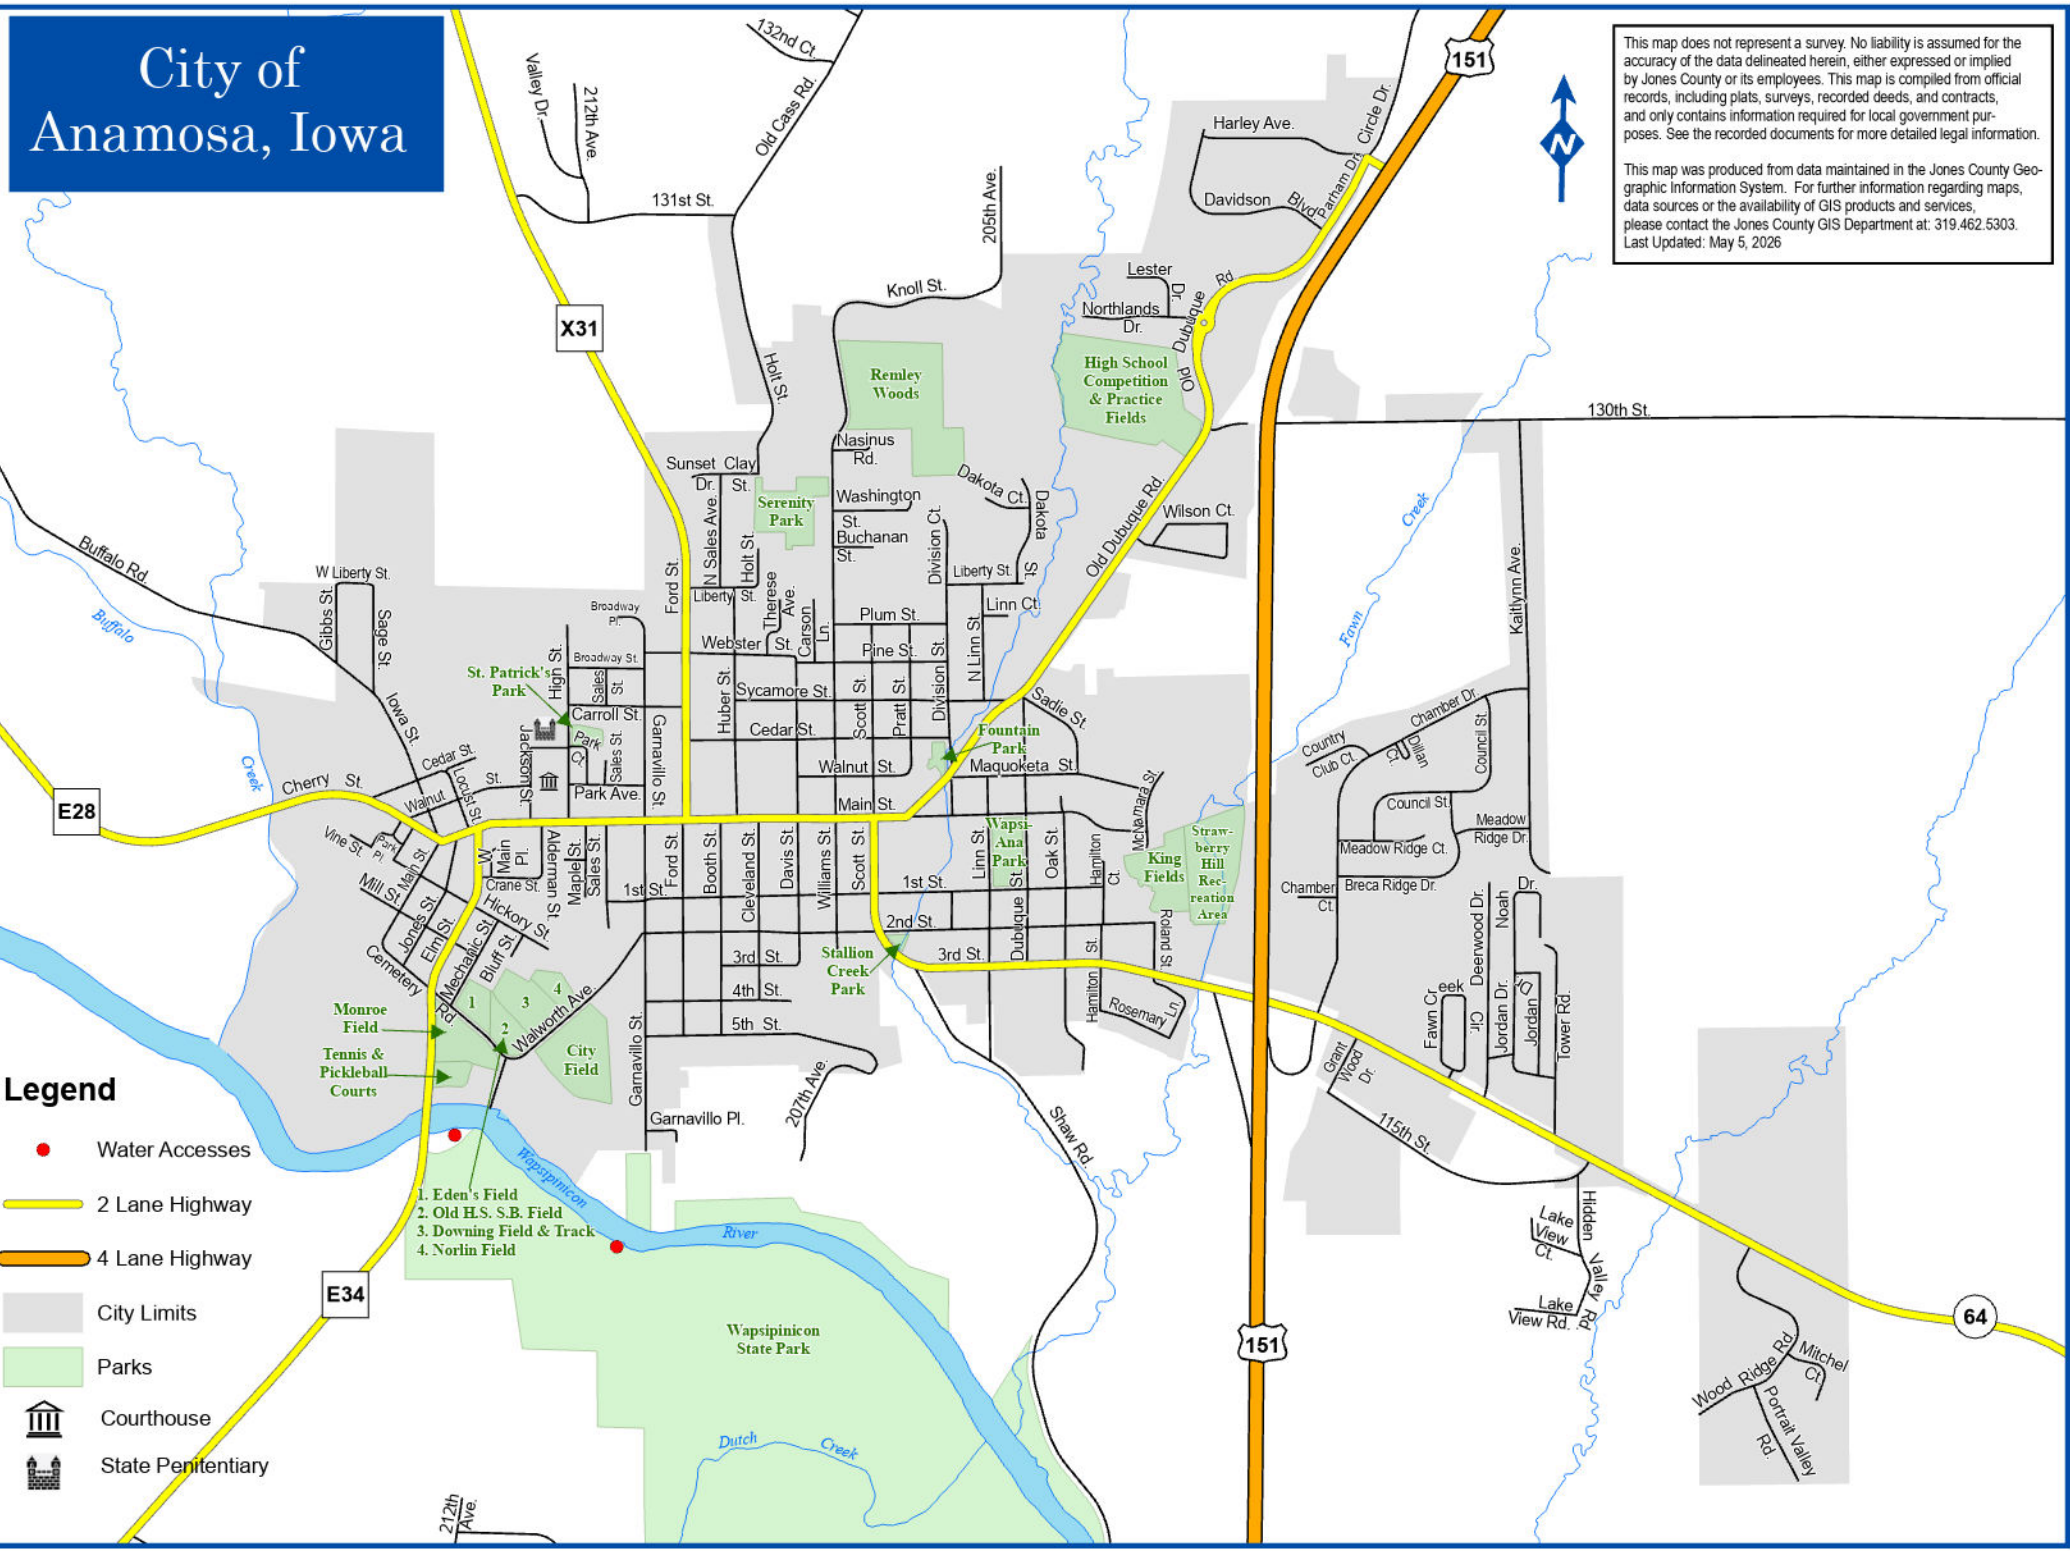

City of Anamosa, Iowa

This map does not represent a survey. No liability is assumed for the accuracy of the data delineated herein, either expressed or implied by Jones County or its employees. This map is compiled from official records, including plats, surveys, recorded deeds, and contracts, and only contains information required for local government purposes. See the recorded documents for more detailed legal information.

This map was produced from data maintained in the Jones County Geographic Information System. For further information regarding maps, data sources or the availability of GIS products and services, please contact the Jones County GIS Department at: 319.462.5303. Last Updated: May 5, 2026

- Legend**
- Water Accesses
 - 2 Lane Highway
 - 4 Lane Highway
 - City Limits
 - Parks
 - Courthouse
 - State Penitentiary

1. Eden's Field
2. Old H.S. S.B. Field
3. Downing Field & Track
4. Norlin Field