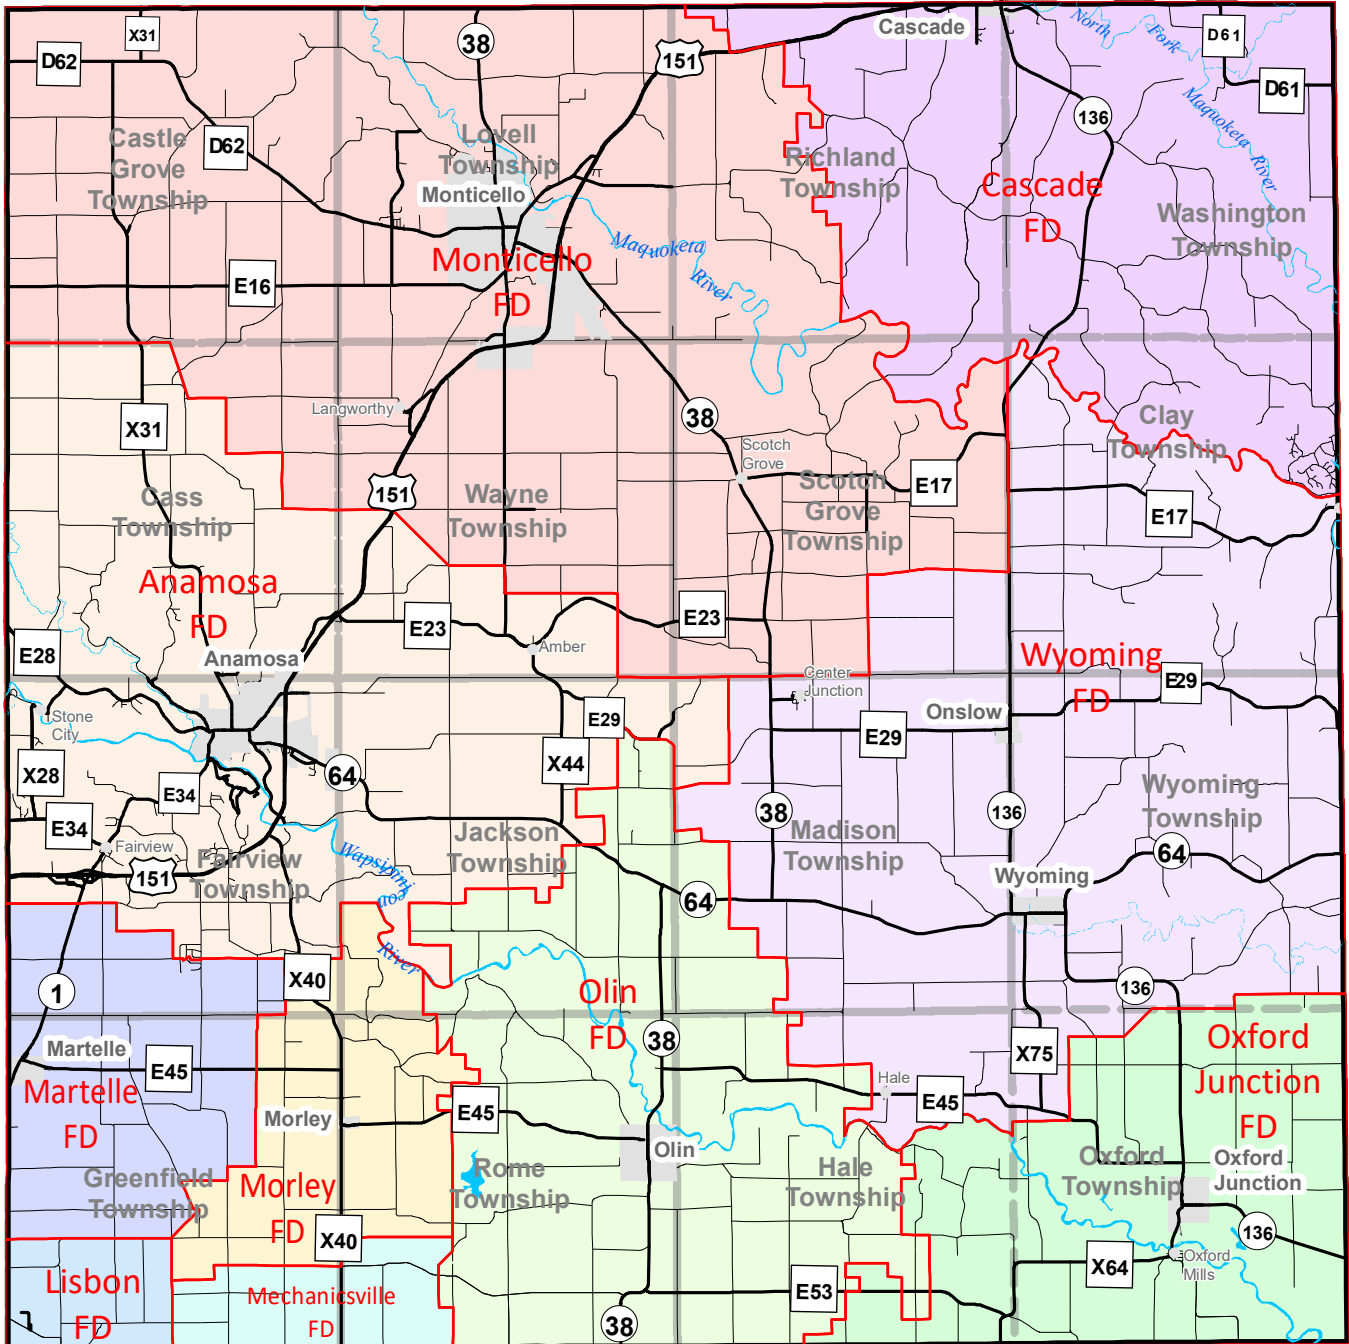

# Jones County, Iowa

## Fire Department:

## Legend

-  Paved Roads
-  Gravel Roads
-  Unincorporated Towns
-  Incorporated Cities
-  Rivers, Lakes or Streams
-  County Boundary

Updated: 5/25/2023  
Effective: September 1, 2022

Map Prepared for by Jones County GIS