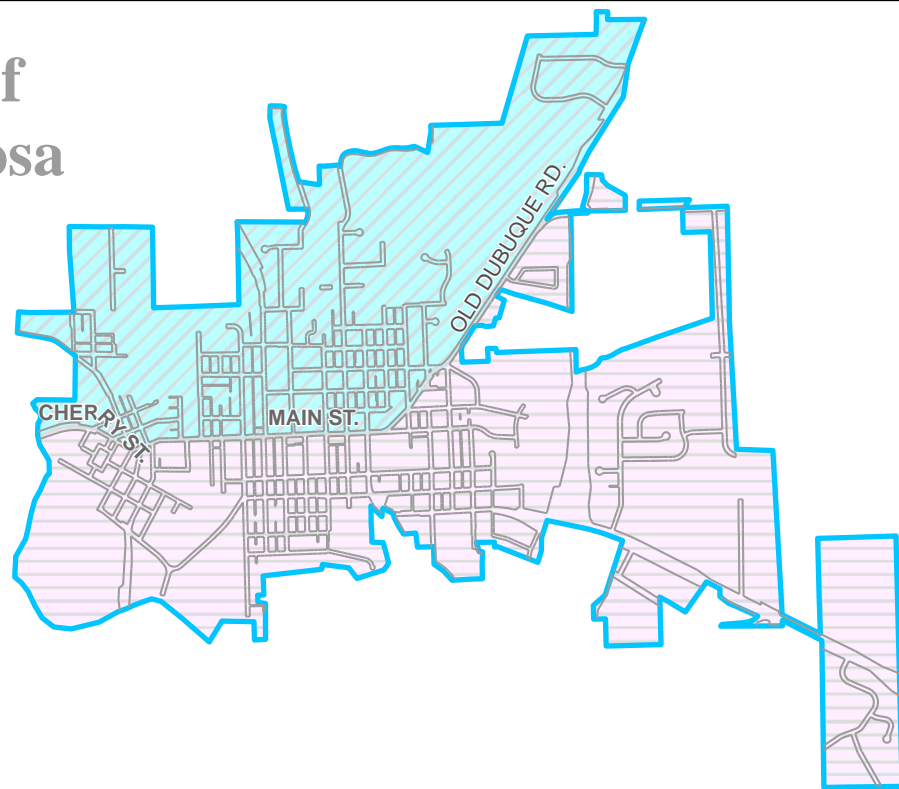

Joint City/County VOTING PRECINCTS

Legend:

-  **Anamosa North/Cass
Voting Precinct**
-  **Anamosa South/Jackson
Voting Precinct**
-  Roads
-  Anamosa City Limits
-  Townships

August 2011

This map was produced from data maintained in the Jones County Geographic Information System by Jones County GIS. For further information regarding maps, data sources or the availability of GIS products and services, please contact the Jones County GIS at: (319) 462-5303.

This map does not represent a survey. No liability is assumed for the accuracy of the data delineated herein, either expressed or implied by Jones County or its employees. This map is compiled from official records, including plats, surveys, recorded deeds, and contracts, and only contains information required for local government purposes. See the recorded documents for more detailed legal information.

City of Anamosa

Fairview Township

Jackson Township