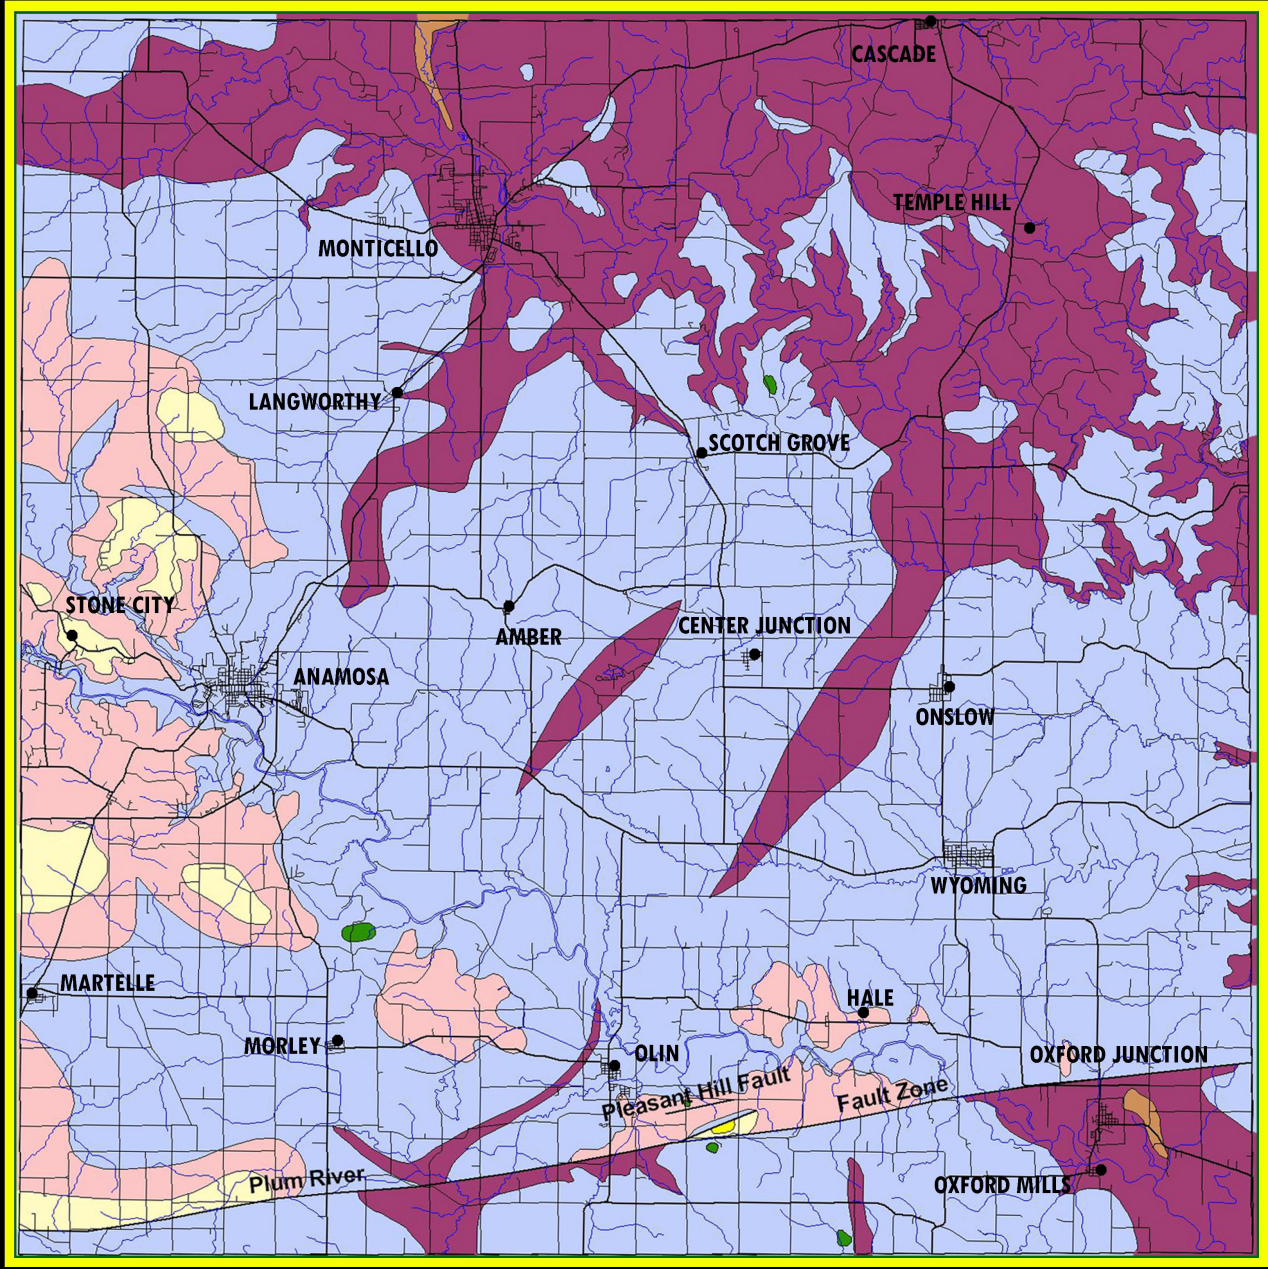

# BEDROCK AGE

## JONES COUNTY, IOWA

FORMATION	ACRES	%
<b>Pennsylvanian (298-320 MYA)</b>	<b>238</b>	<b>&lt;1</b>
Cherokee and Caseyville	238	<1
<b>Devonian (355-385 MYA)</b>	<b>6,844</b>	<b>2</b>
Cedar Valley	49	<1
Wapsipinicon	6,795	2
<b>Silurian (415-435 MYA)</b>	<b>361,419</b>	<b>97</b>
Gower	34,539	9
Scotch Grove	222,909	60
Hopkinton and Blanding	103,971	28
<b>Ordovician (439-505 MYA)</b>	<b>669</b>	<b>&lt;1</b>
Maquoketa	669	<1

DATA FROM IOWA GEOLOGICAL SURVEY  
2005  
JONES COUNTY CONSERVATION BOARD