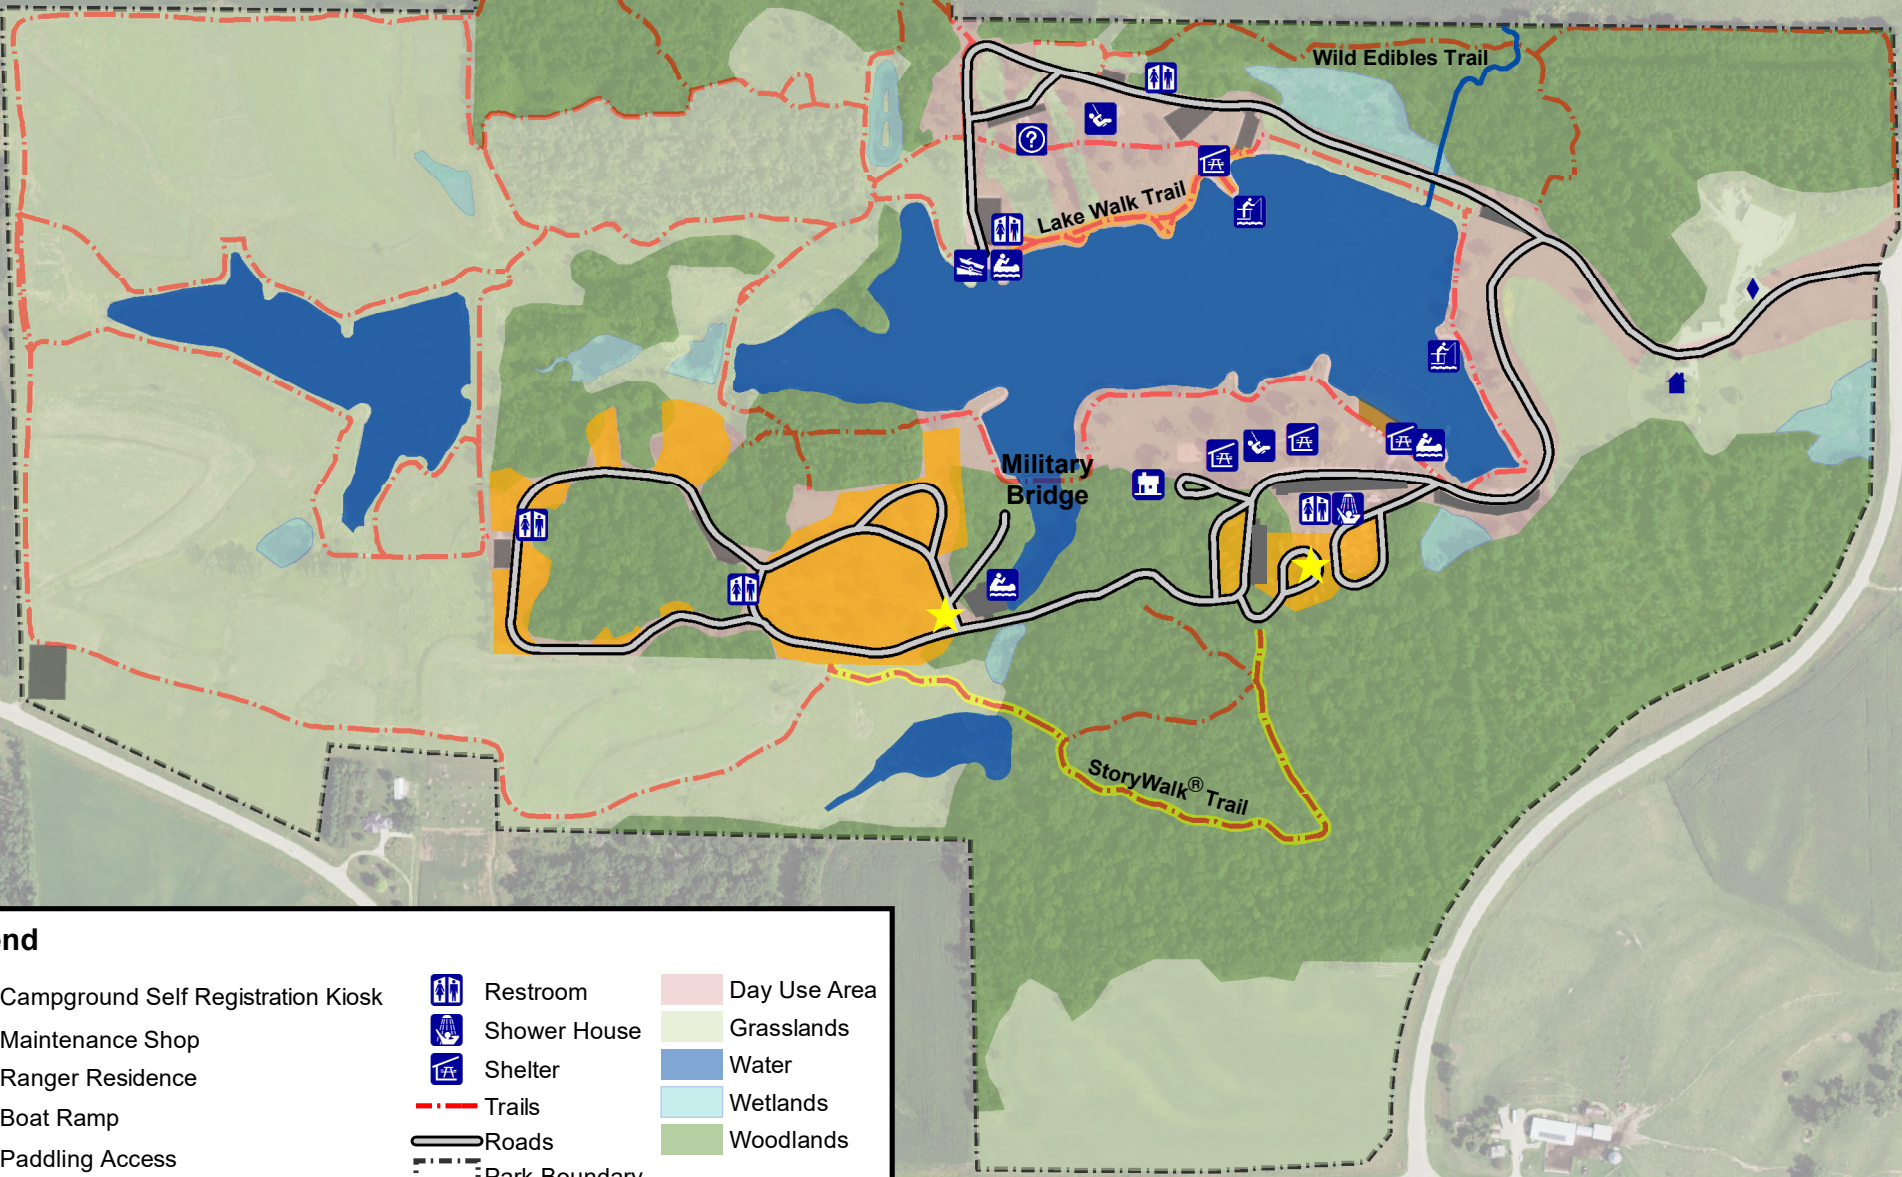

Central Park
12515 Central Park Rd.
Center Junction, IA 52212

Legend

Campground Self Registration Kiosk	Restroom	Day Use Area
Maintenance Shop	Shower House	Grasslands
Ranger Residence	Shelter	Water
Boat Ramp	Trails	Wetlands
Paddling Access	Roads	Woodlands
Fishing Pier	Park Boundary	
Cabins	Beach Area	
Nature Center / Administrative Offices	Camping Areas	
Playground	Parking	

Map Print Date: 3/24/2023