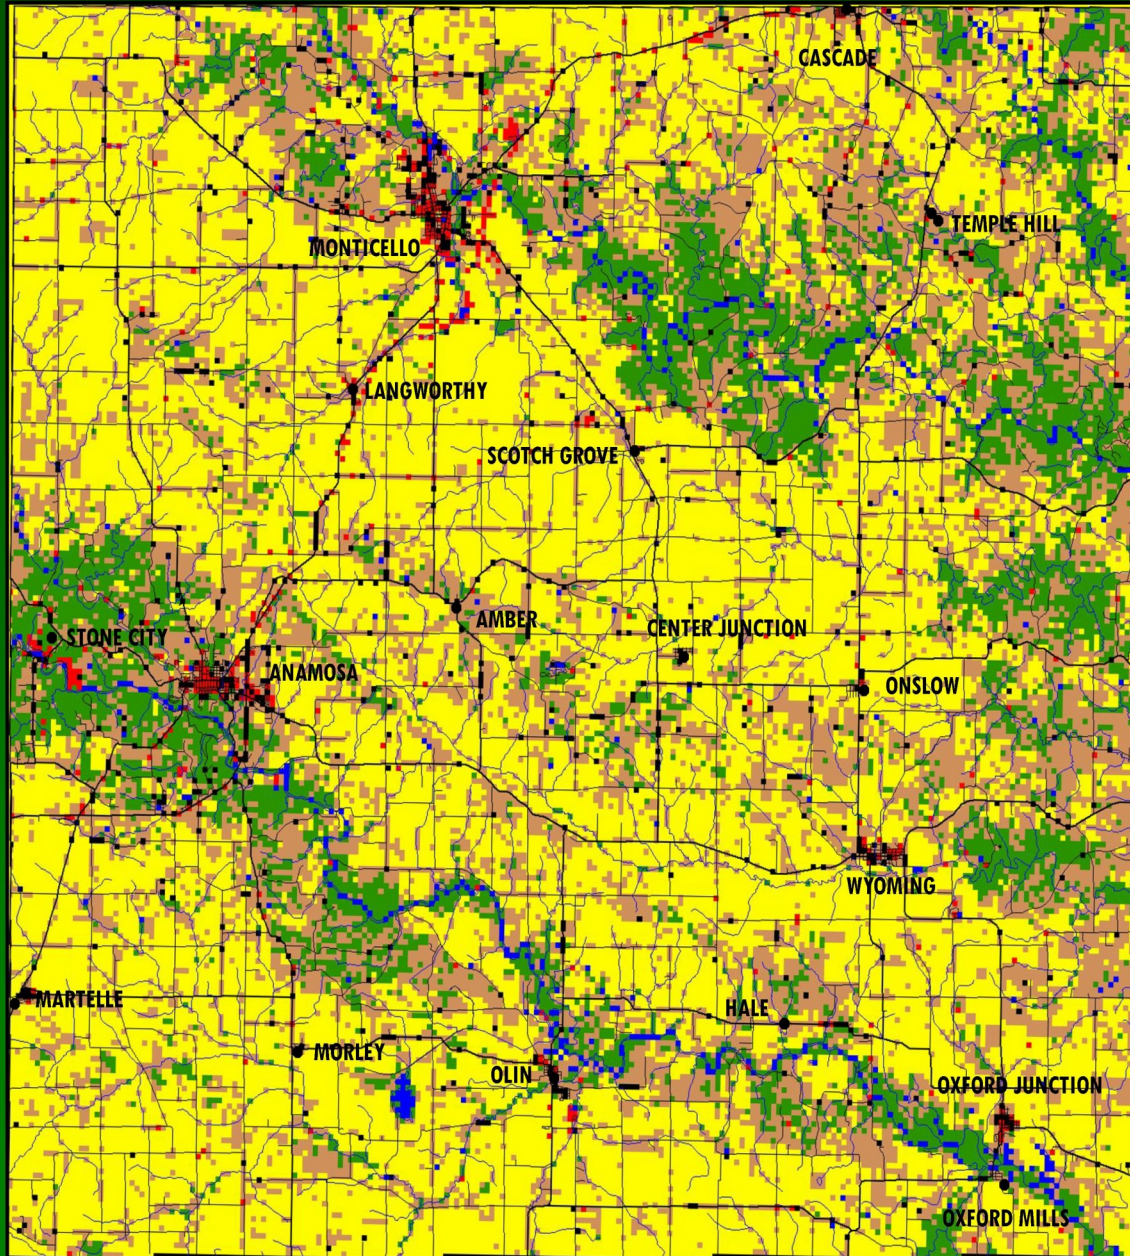

LAND COVER

JONES COUNTY, IOWA

COVER	ACRES	%
 Water	3531	<1
 Forest	49,550	14
 Grassland/Openland	103,190	28
 Row Crop	203,610	56
 Residential	9,176	2

2002 DATA FROM IOWA GEOLOGICAL SURVEY
2005
JONES COUNTY CONSERVATION BOARD