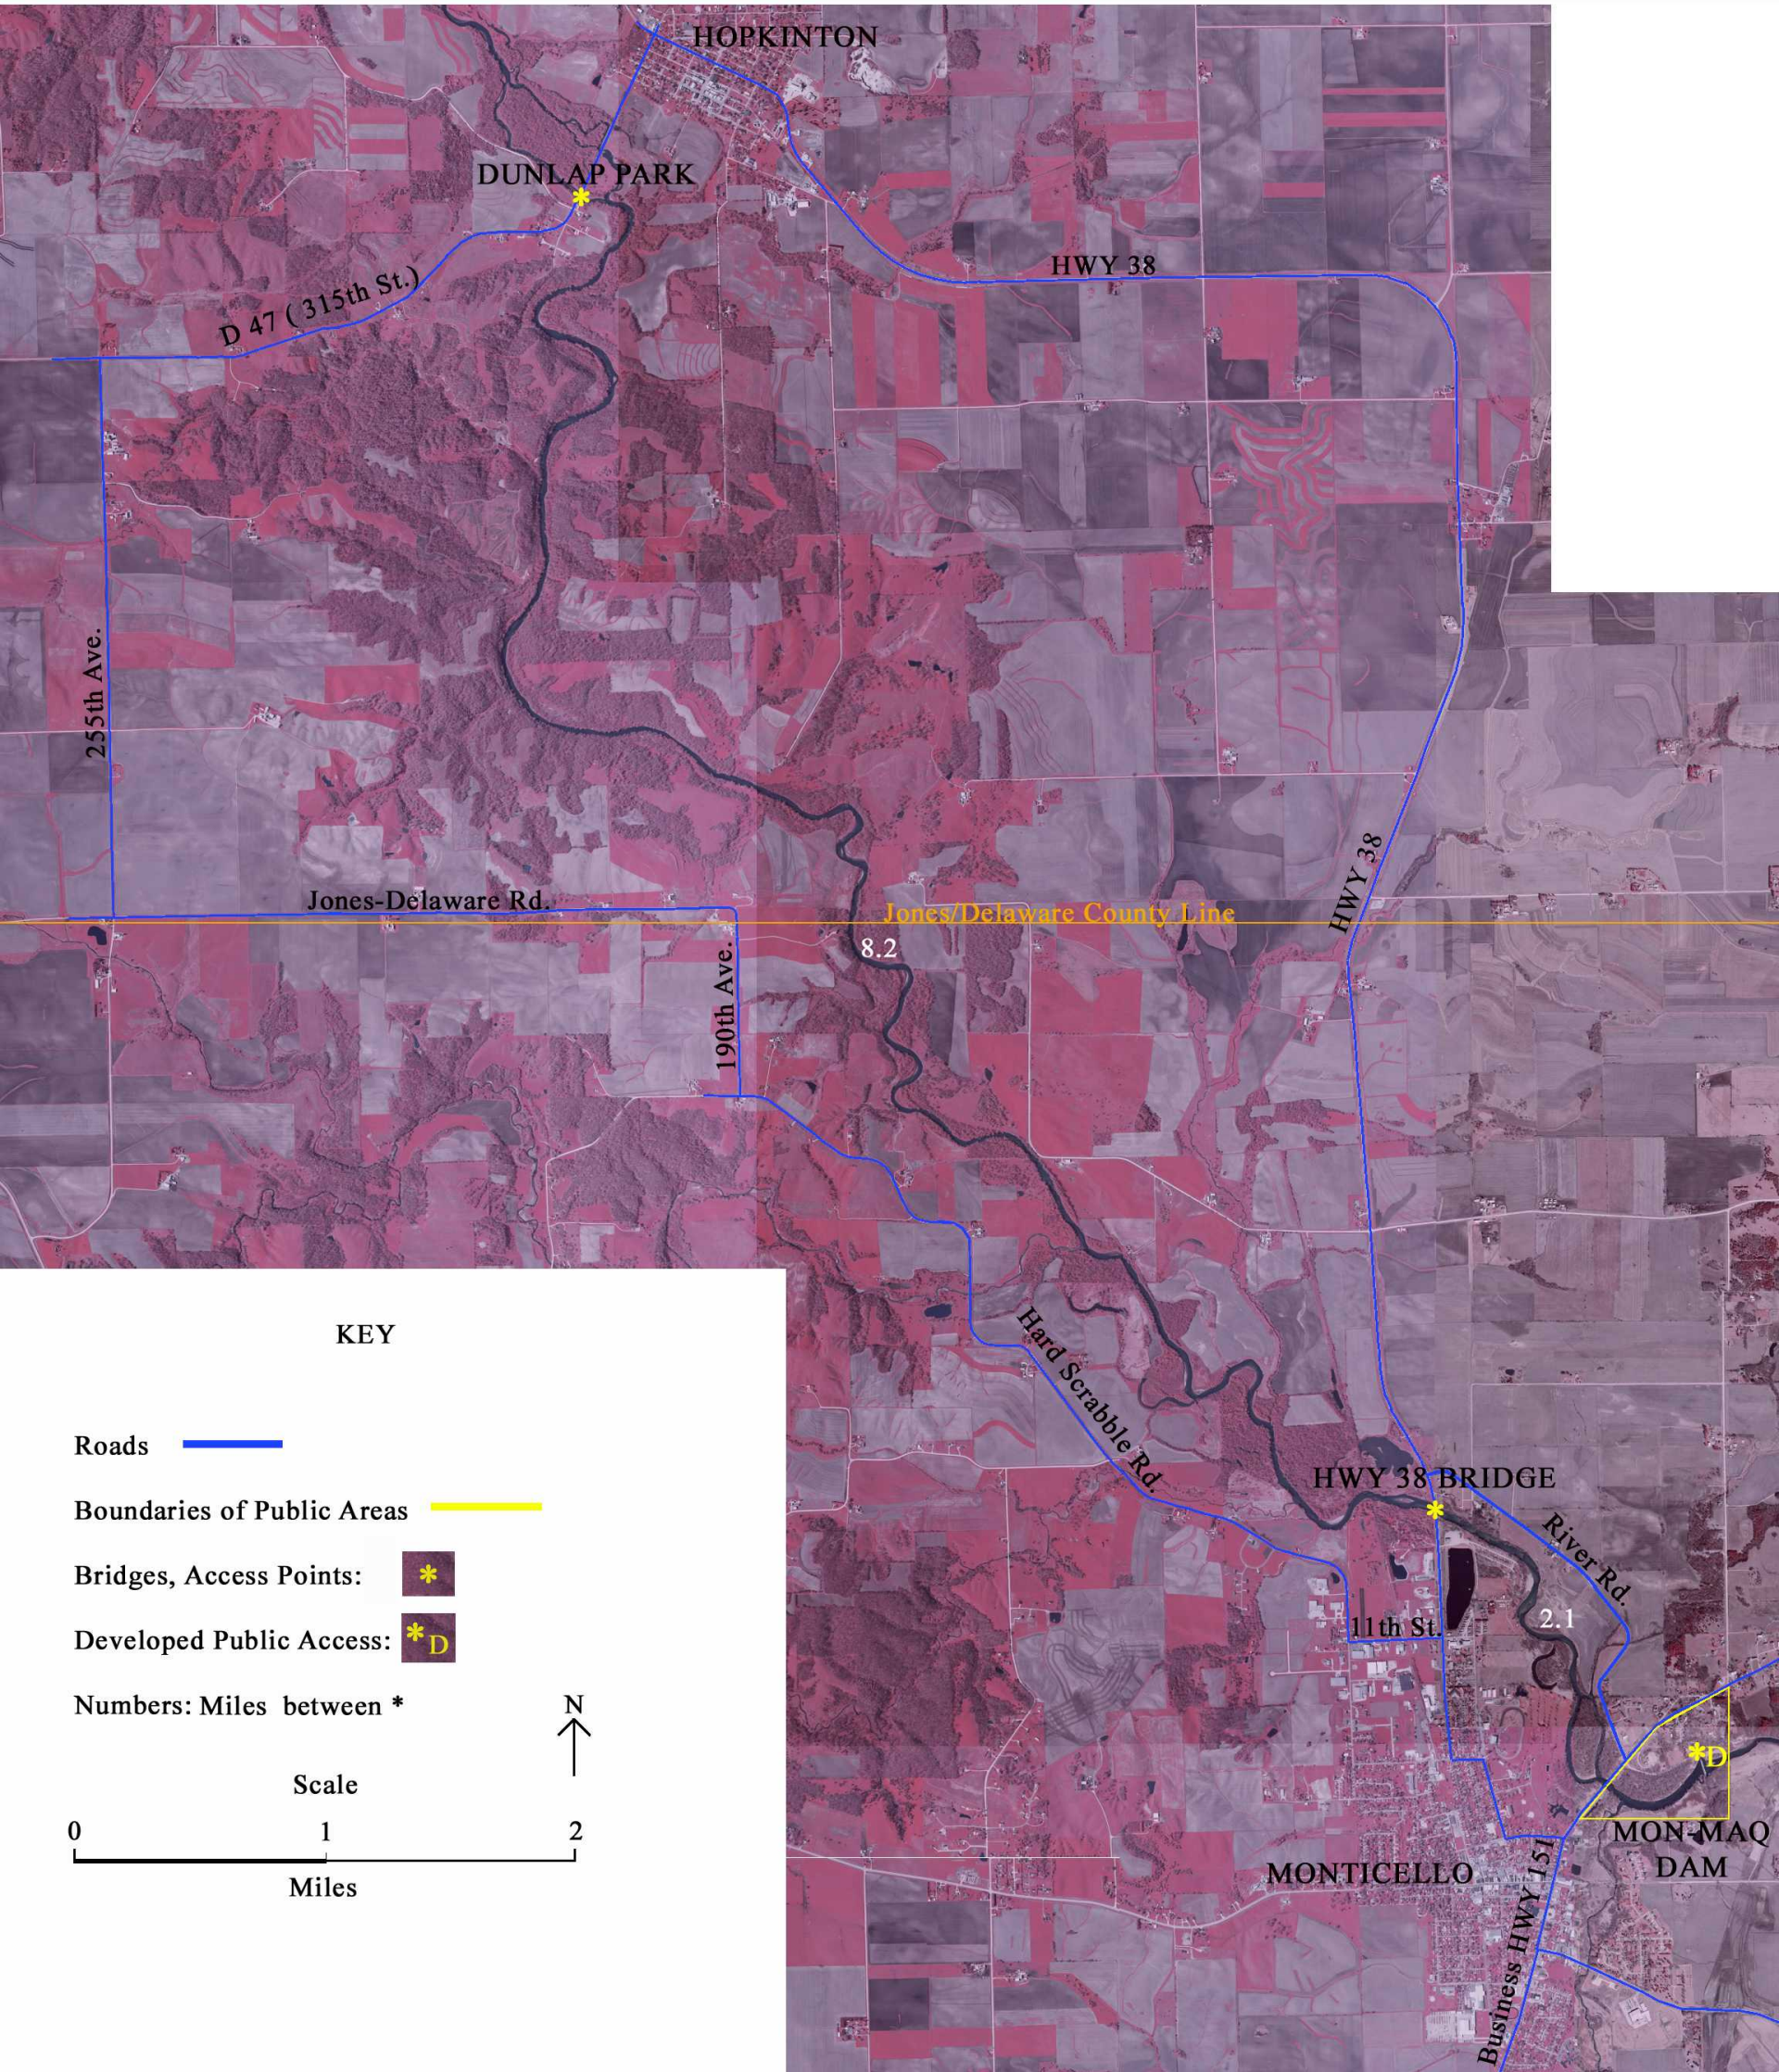

Maquoketa River: Hopkinton to Monticello

KEY

- Roads —
 - Boundaries of Public Areas —
 - Bridges, Access Points: *
 - Developed Public Access: *D
 - Numbers: Miles between *
- Scale N
↑
- 0 1 2
Miles