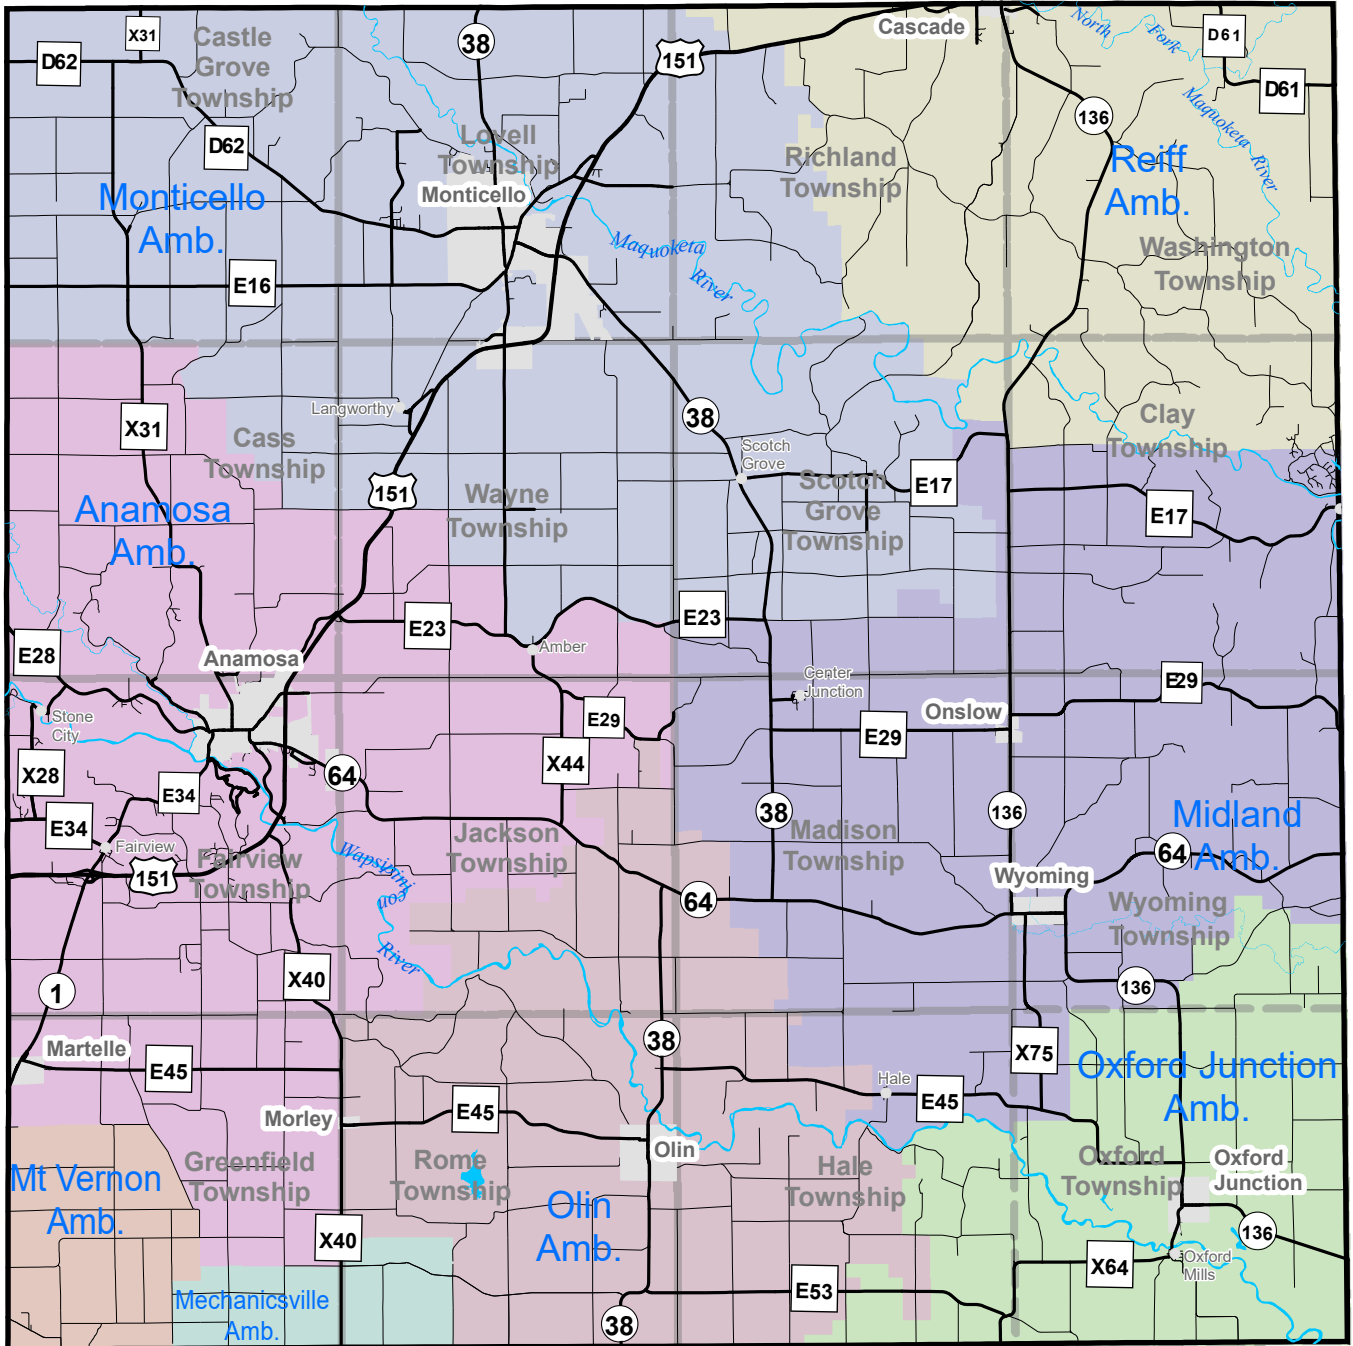

# Jones County, Iowa

## Ambulance:

## Legend

-  Paved Roads
-  Gravel Roads
-  Unincorporated Towns
-  Incorporated Cities
-  Rivers, Lakes or Streams
-  County Boundary