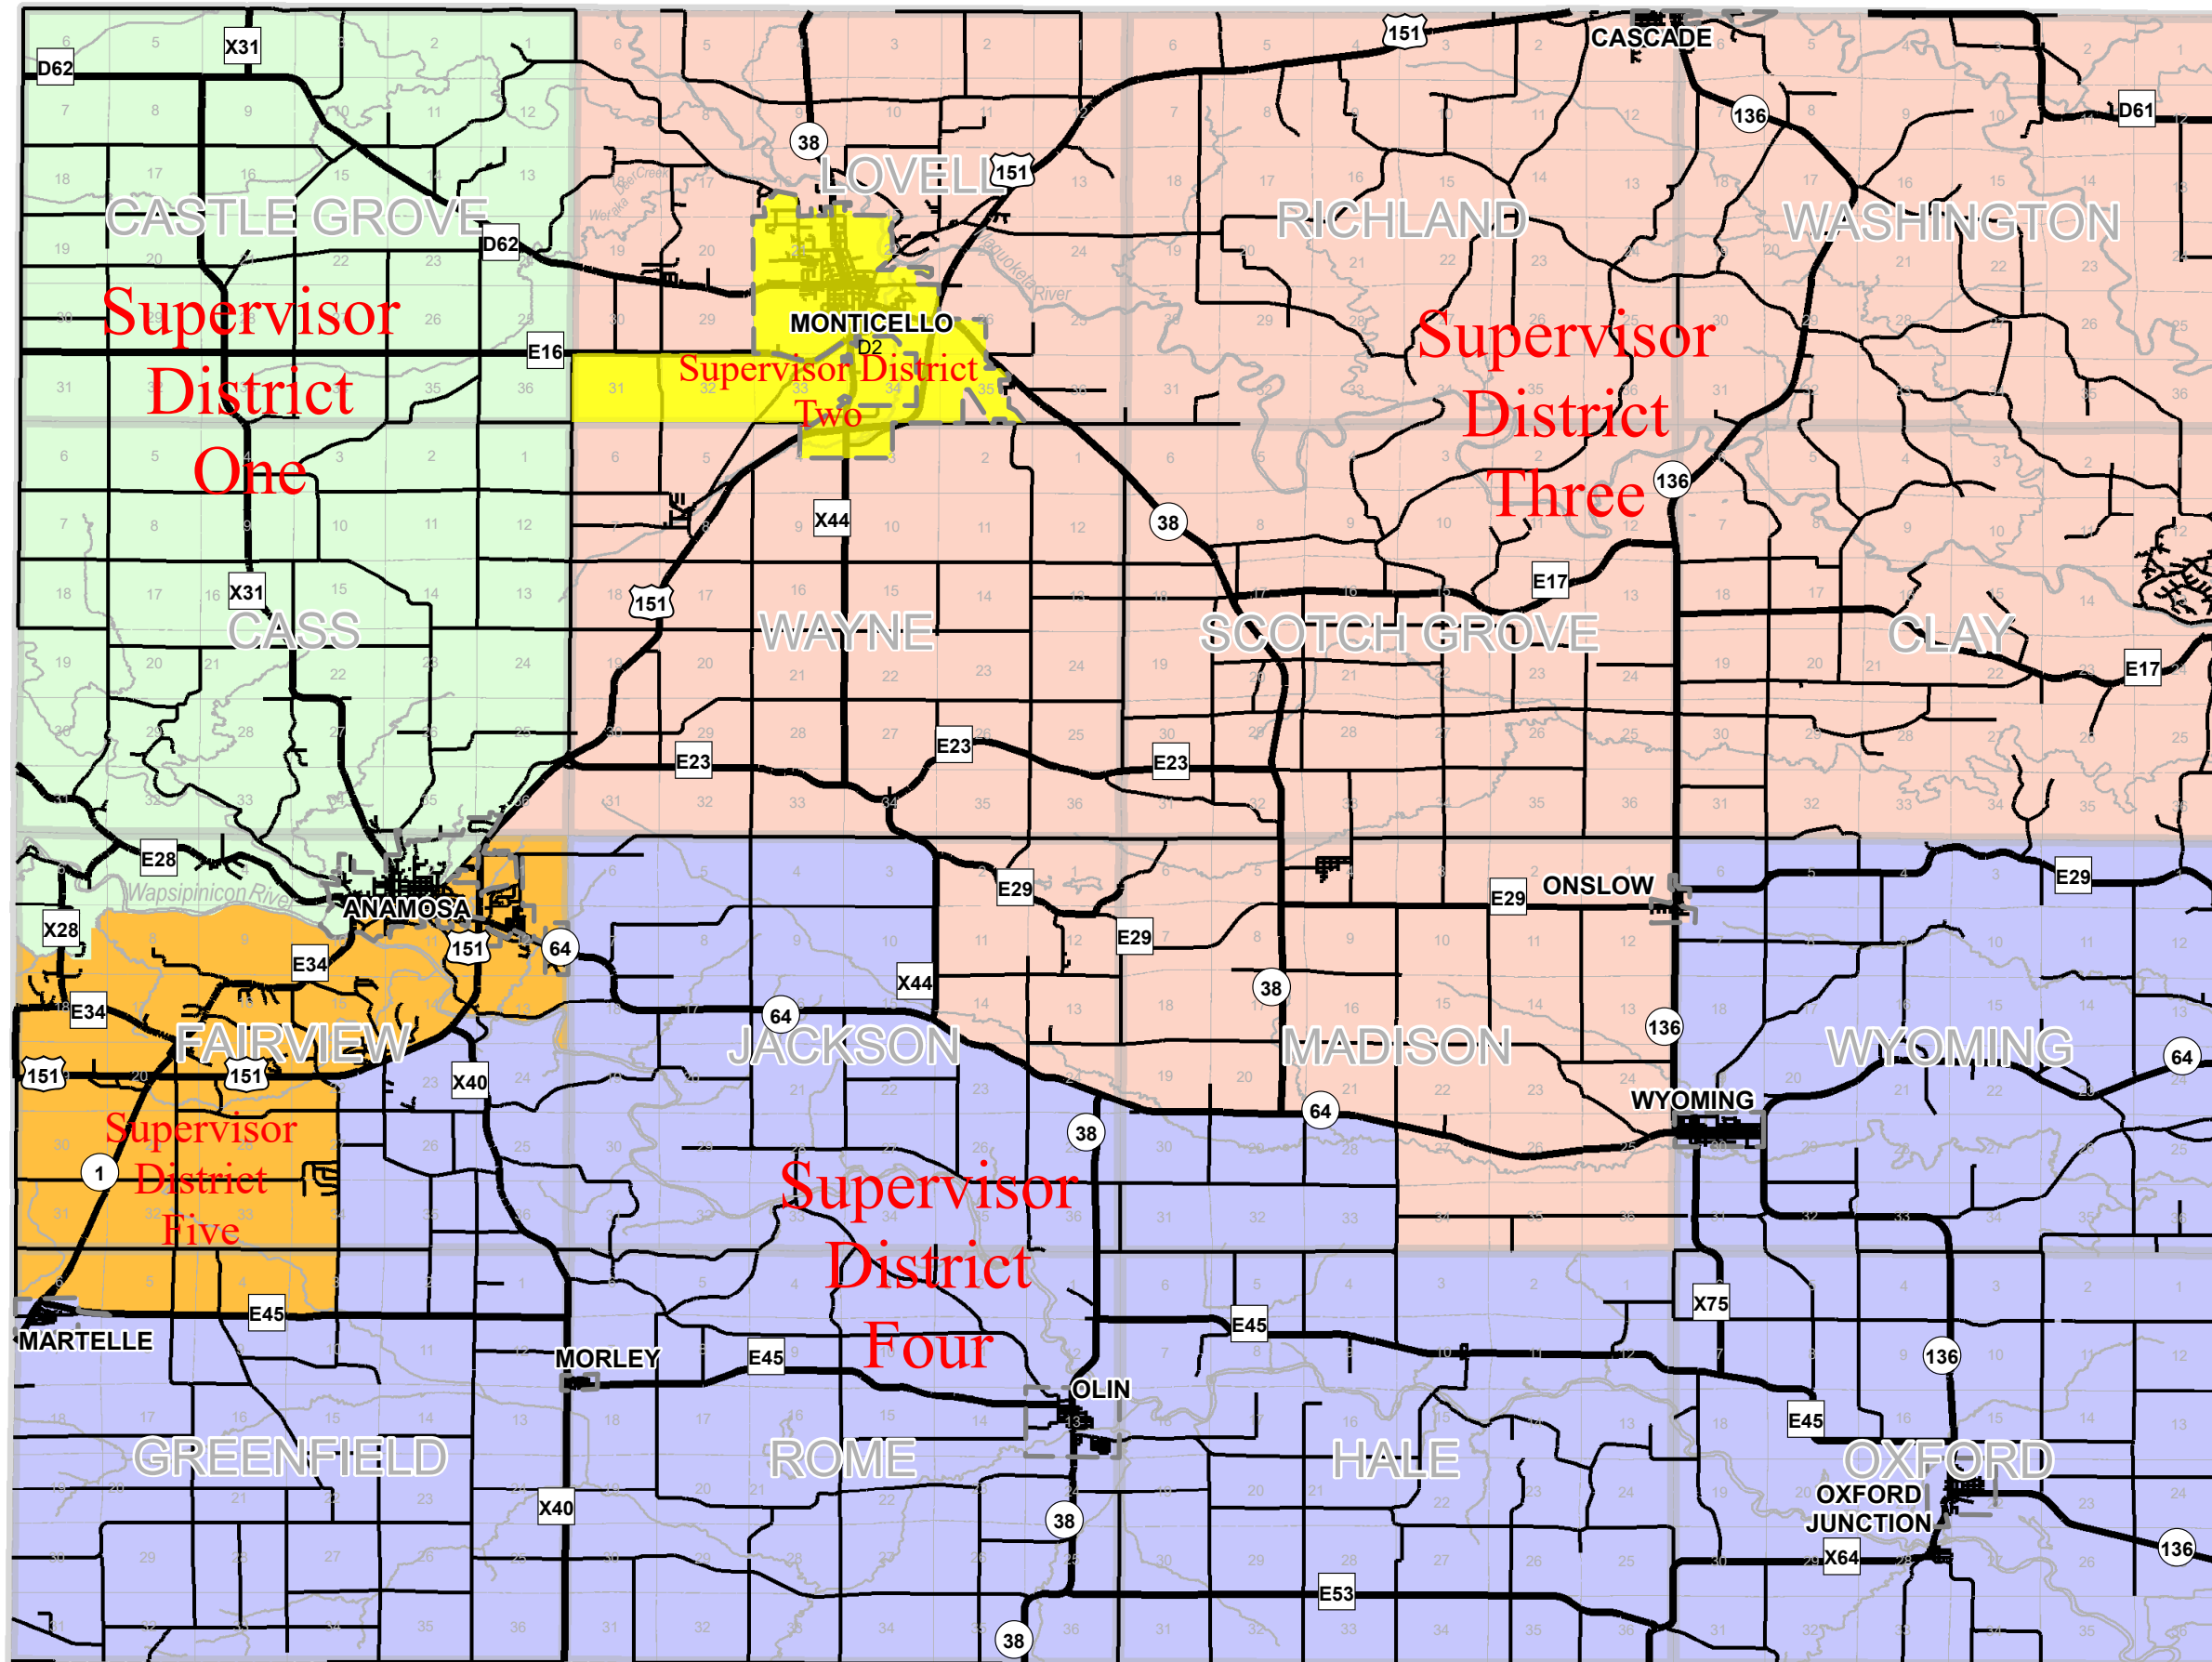

## District 1

2020 Population = 4,128

Includes: Castle Grove Township  
Part of the following: Cass and Fairview Townships and the City of Anamosa

## District 2

2020 Population = 4,120

Includes: All of the City of Monticello and Part of Lovell Township

## District 3

2020 Population = 4,137

Includes: Cities of Cascade and Onslow  
Townships of Clay, Richland, Scotch Grove, Washington, and Wayne  
Part of the following: Cass, Jackson, Lovell, and Madison Townships

## District 5

2020 Population = 4,129

Includes part of the following:  
Fairview and Greenfield Townships and City of Anamosa