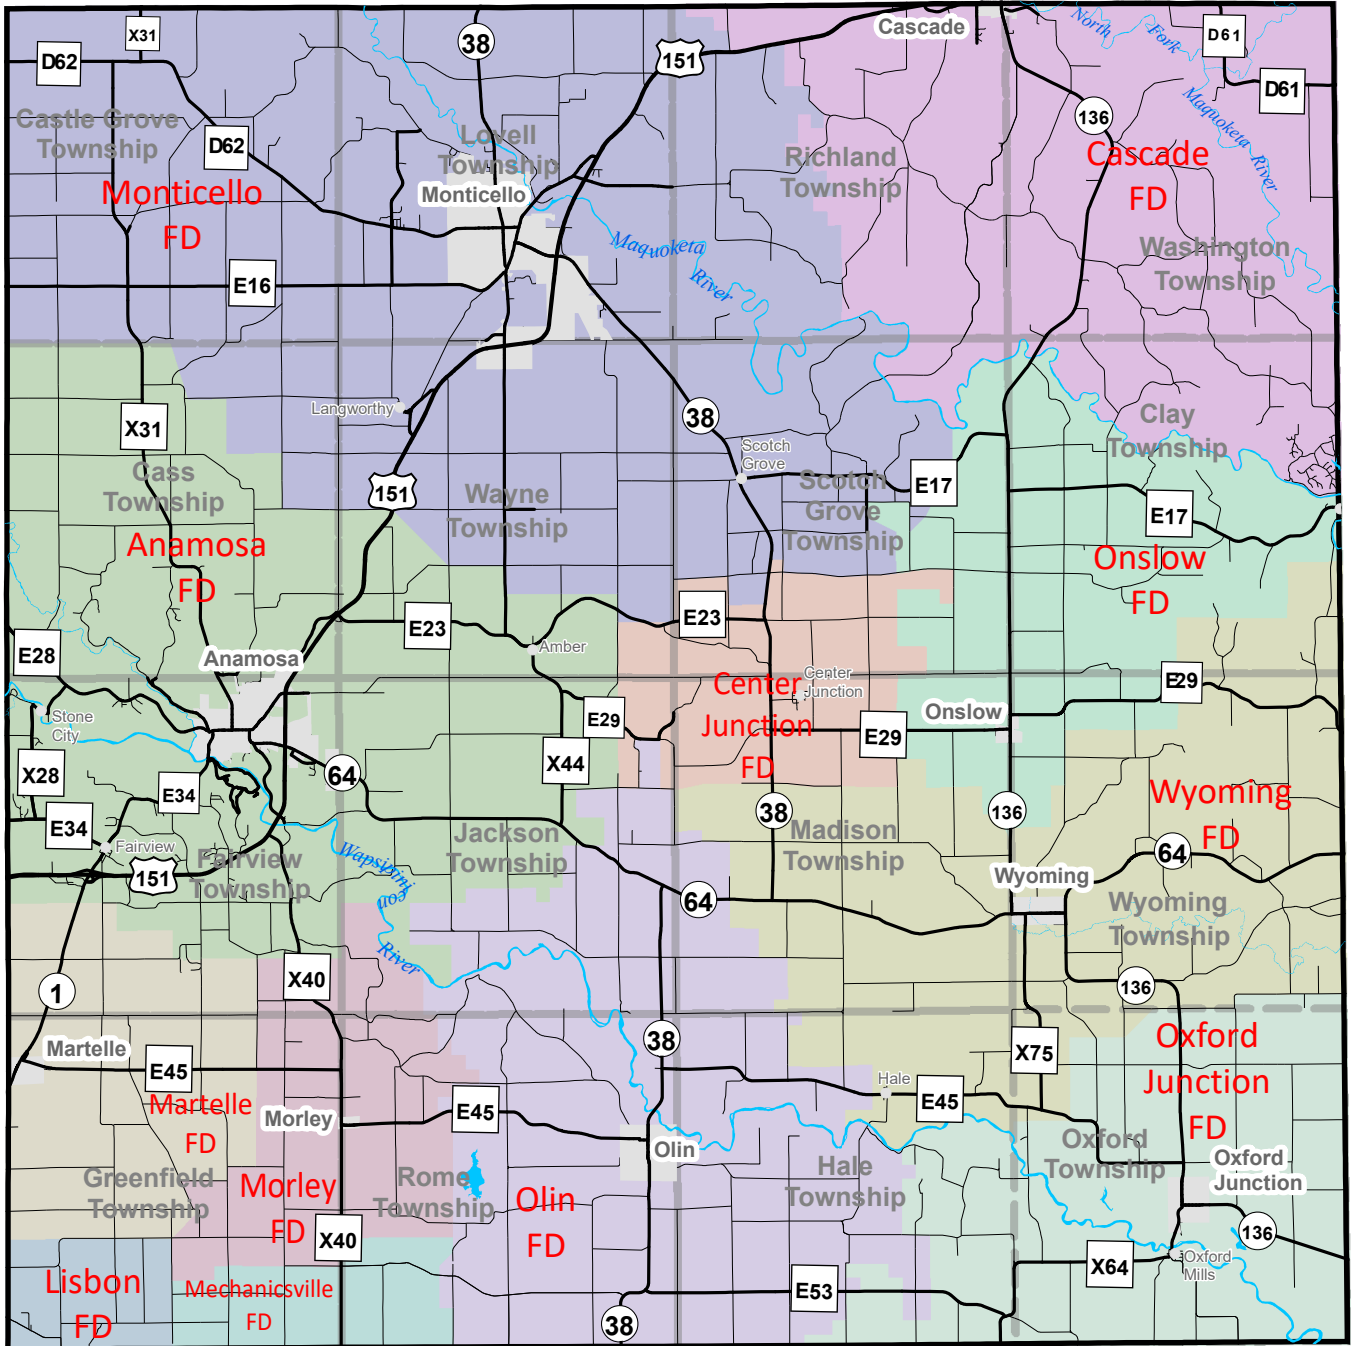

Jones County, Iowa

Fire Department:

 Anamosa	 Lisbon	 Monticello	 Onslow
 Cascade	 Martelle	 Morley	 Oxford Junction
 Center Junction	 Mechanicsville	 Olin	 Wyoming

Legend

-  Paved Roads
-  Gravel Roads
-  Unincorporated Towns
-  Incorporated Cities
-  Rivers, Lakes or Streams
-  County Boundary