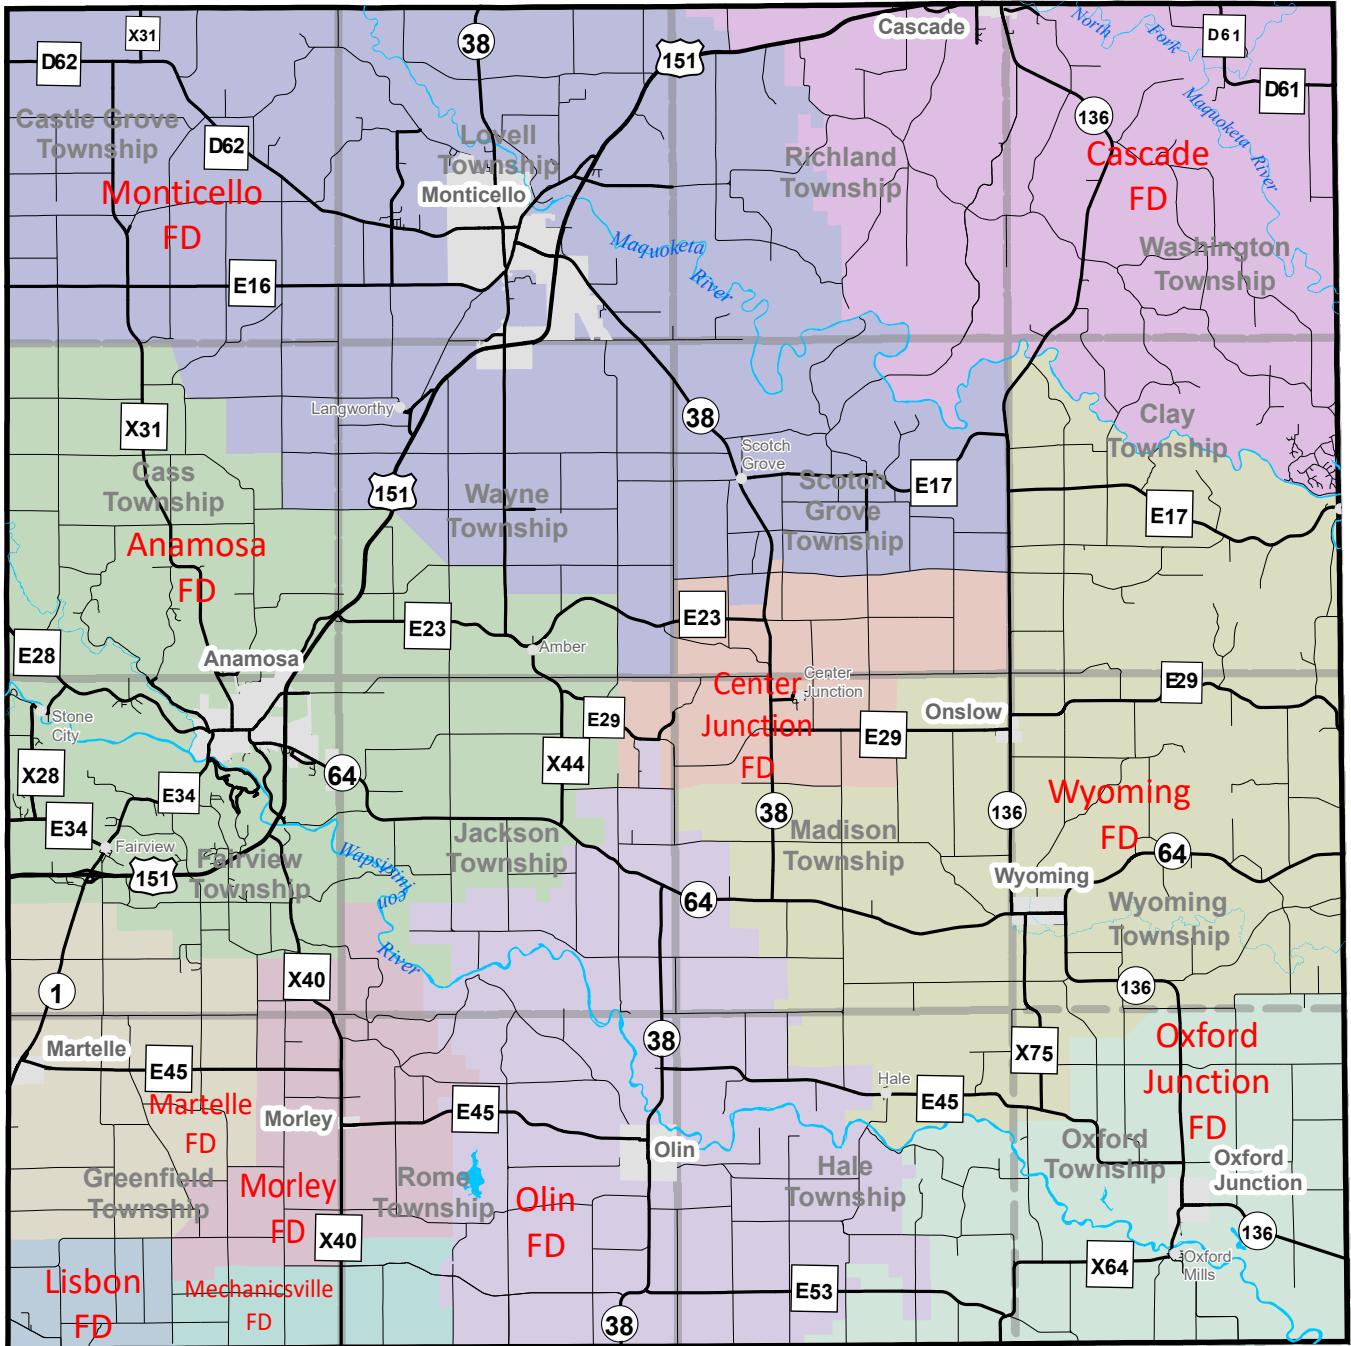

Jones County, Iowa

Fire Department:

 Anamosa	 Lisbon	 Monticello	 Oxford Junction
 Cascade	 Martelle	 Morley	 Wyoming
 Center Junction	 Mechanicsville	 Olin	

Legend

- Paved Roads
- Gravel Roads
- Unincorporated Towns
- Incorporated Cities
- Rivers, Lakes or Streams
- County Boundary

Updated: 6/22/2021
Effective: July 1, 2021

Map Prepared for by Jones County GIS