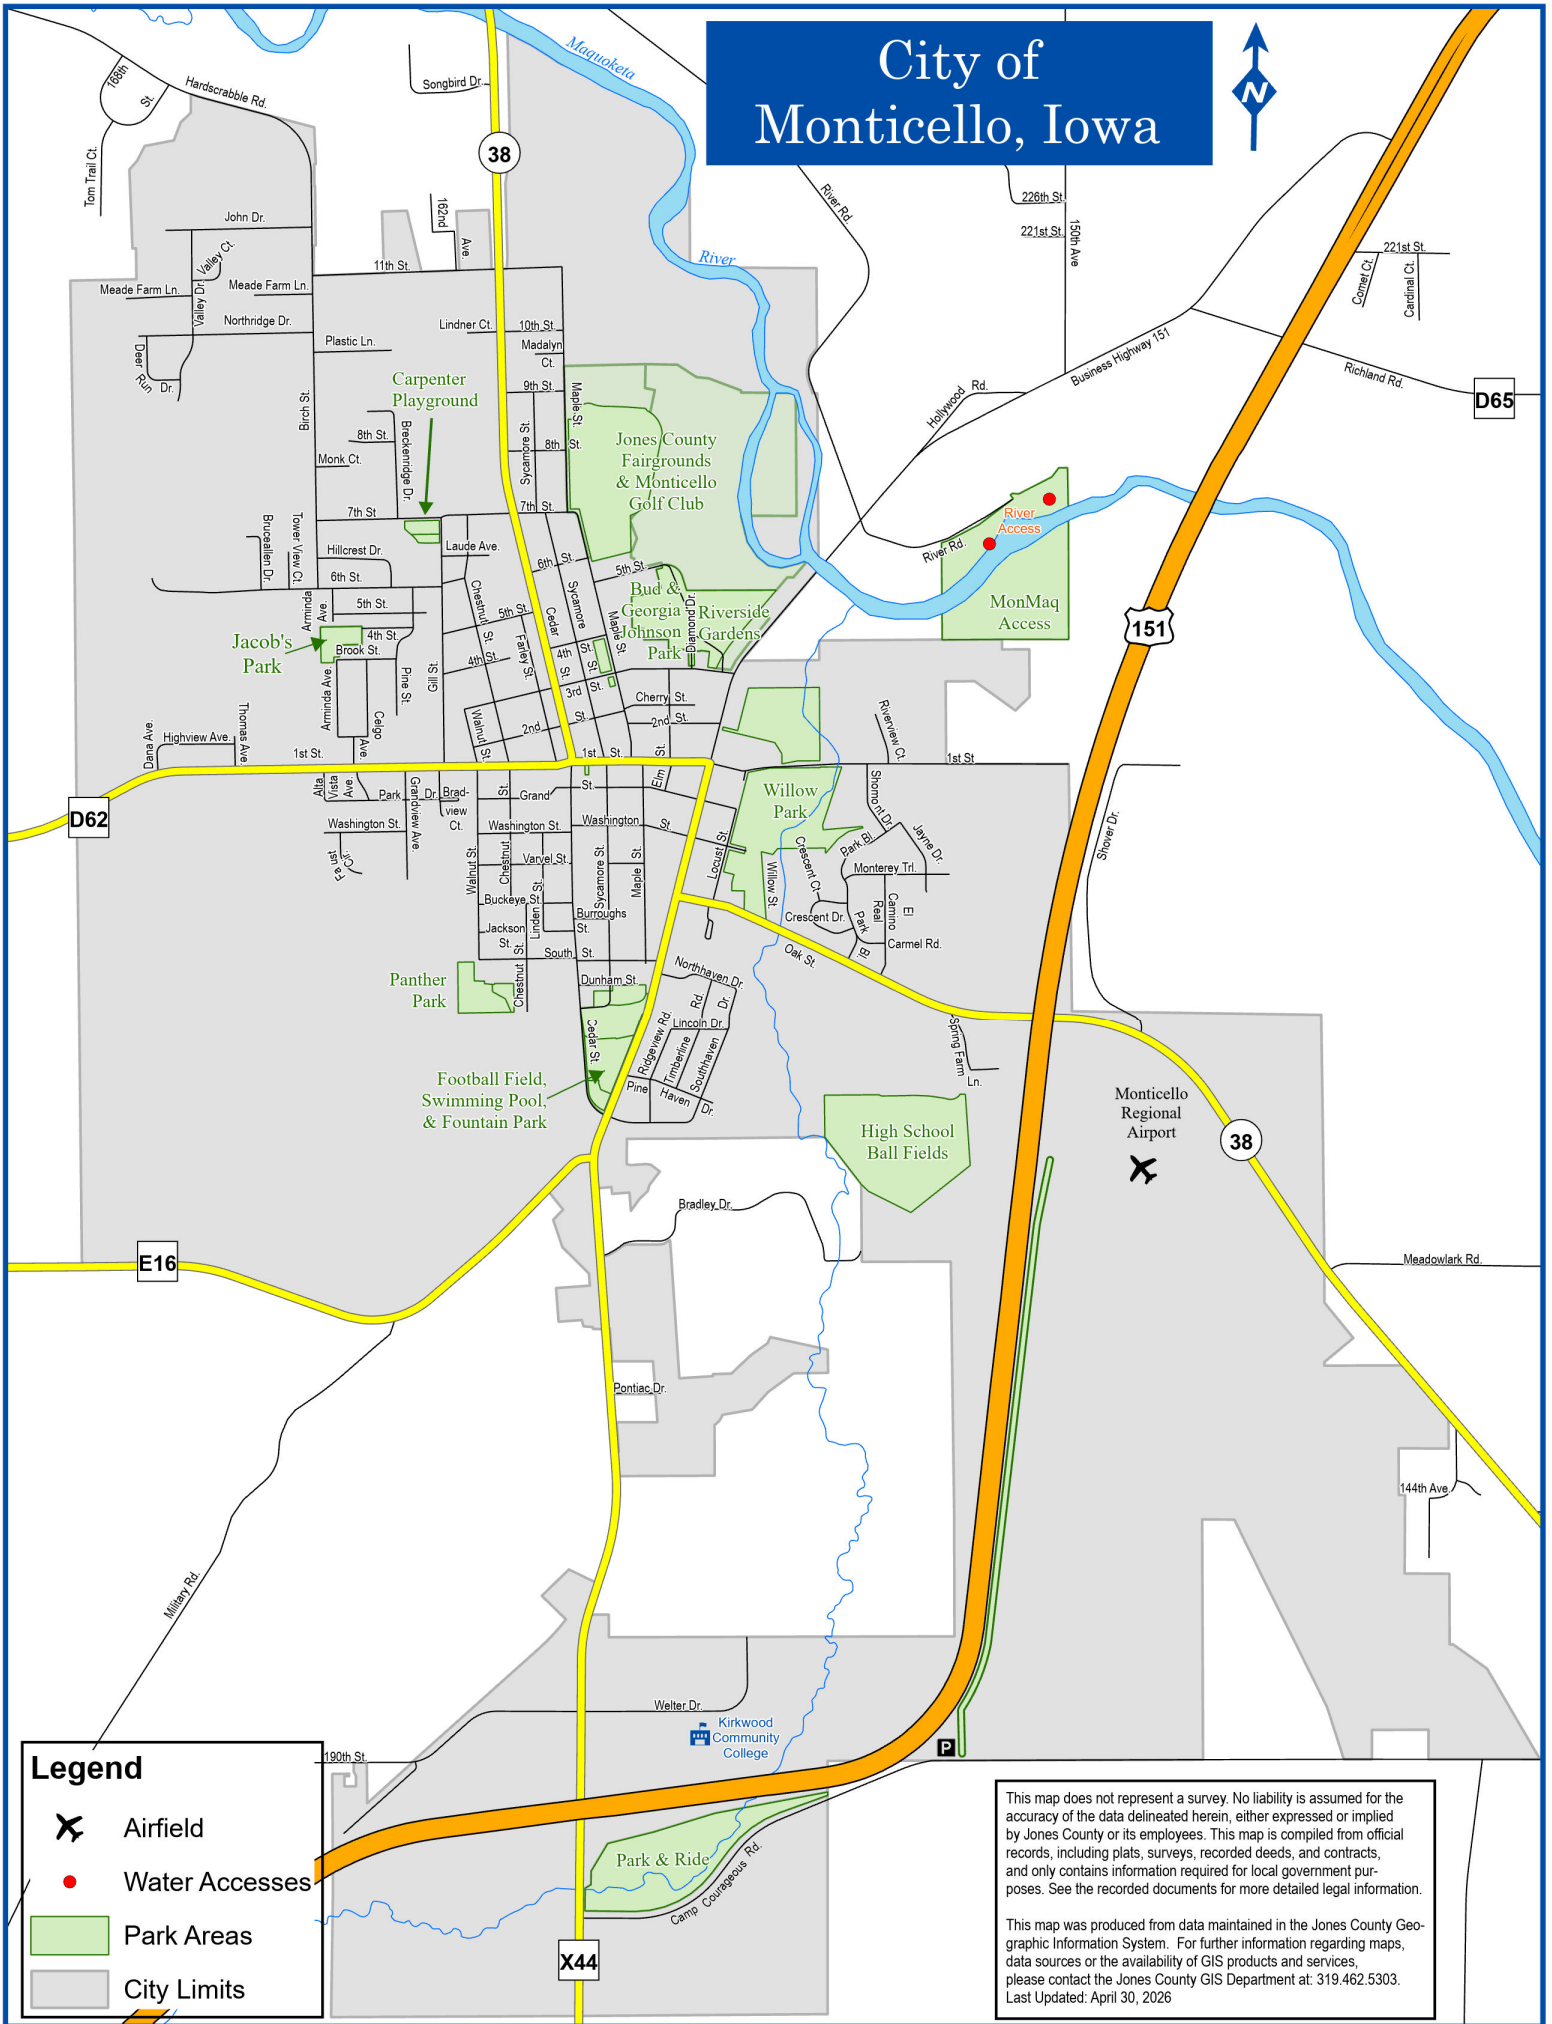

# City of Monticello, Iowa

## Legend

-  Airfield
-  Water Accesses
-  Park Areas
-  City Limits

This map does not represent a survey. No liability is assumed for the accuracy of the data delineated herein, either expressed or implied by Jones County or its employees. This map is compiled from official records, including plats, surveys, recorded deeds, and contracts, and only contains information required for local government purposes. See the recorded documents for more detailed legal information.

This map was produced from data maintained in the Jones County Geographic Information System. For further information regarding maps, data sources or the availability of GIS products and services, please contact the Jones County GIS Department at: 319.462.5303. Last Updated: April 30, 2026